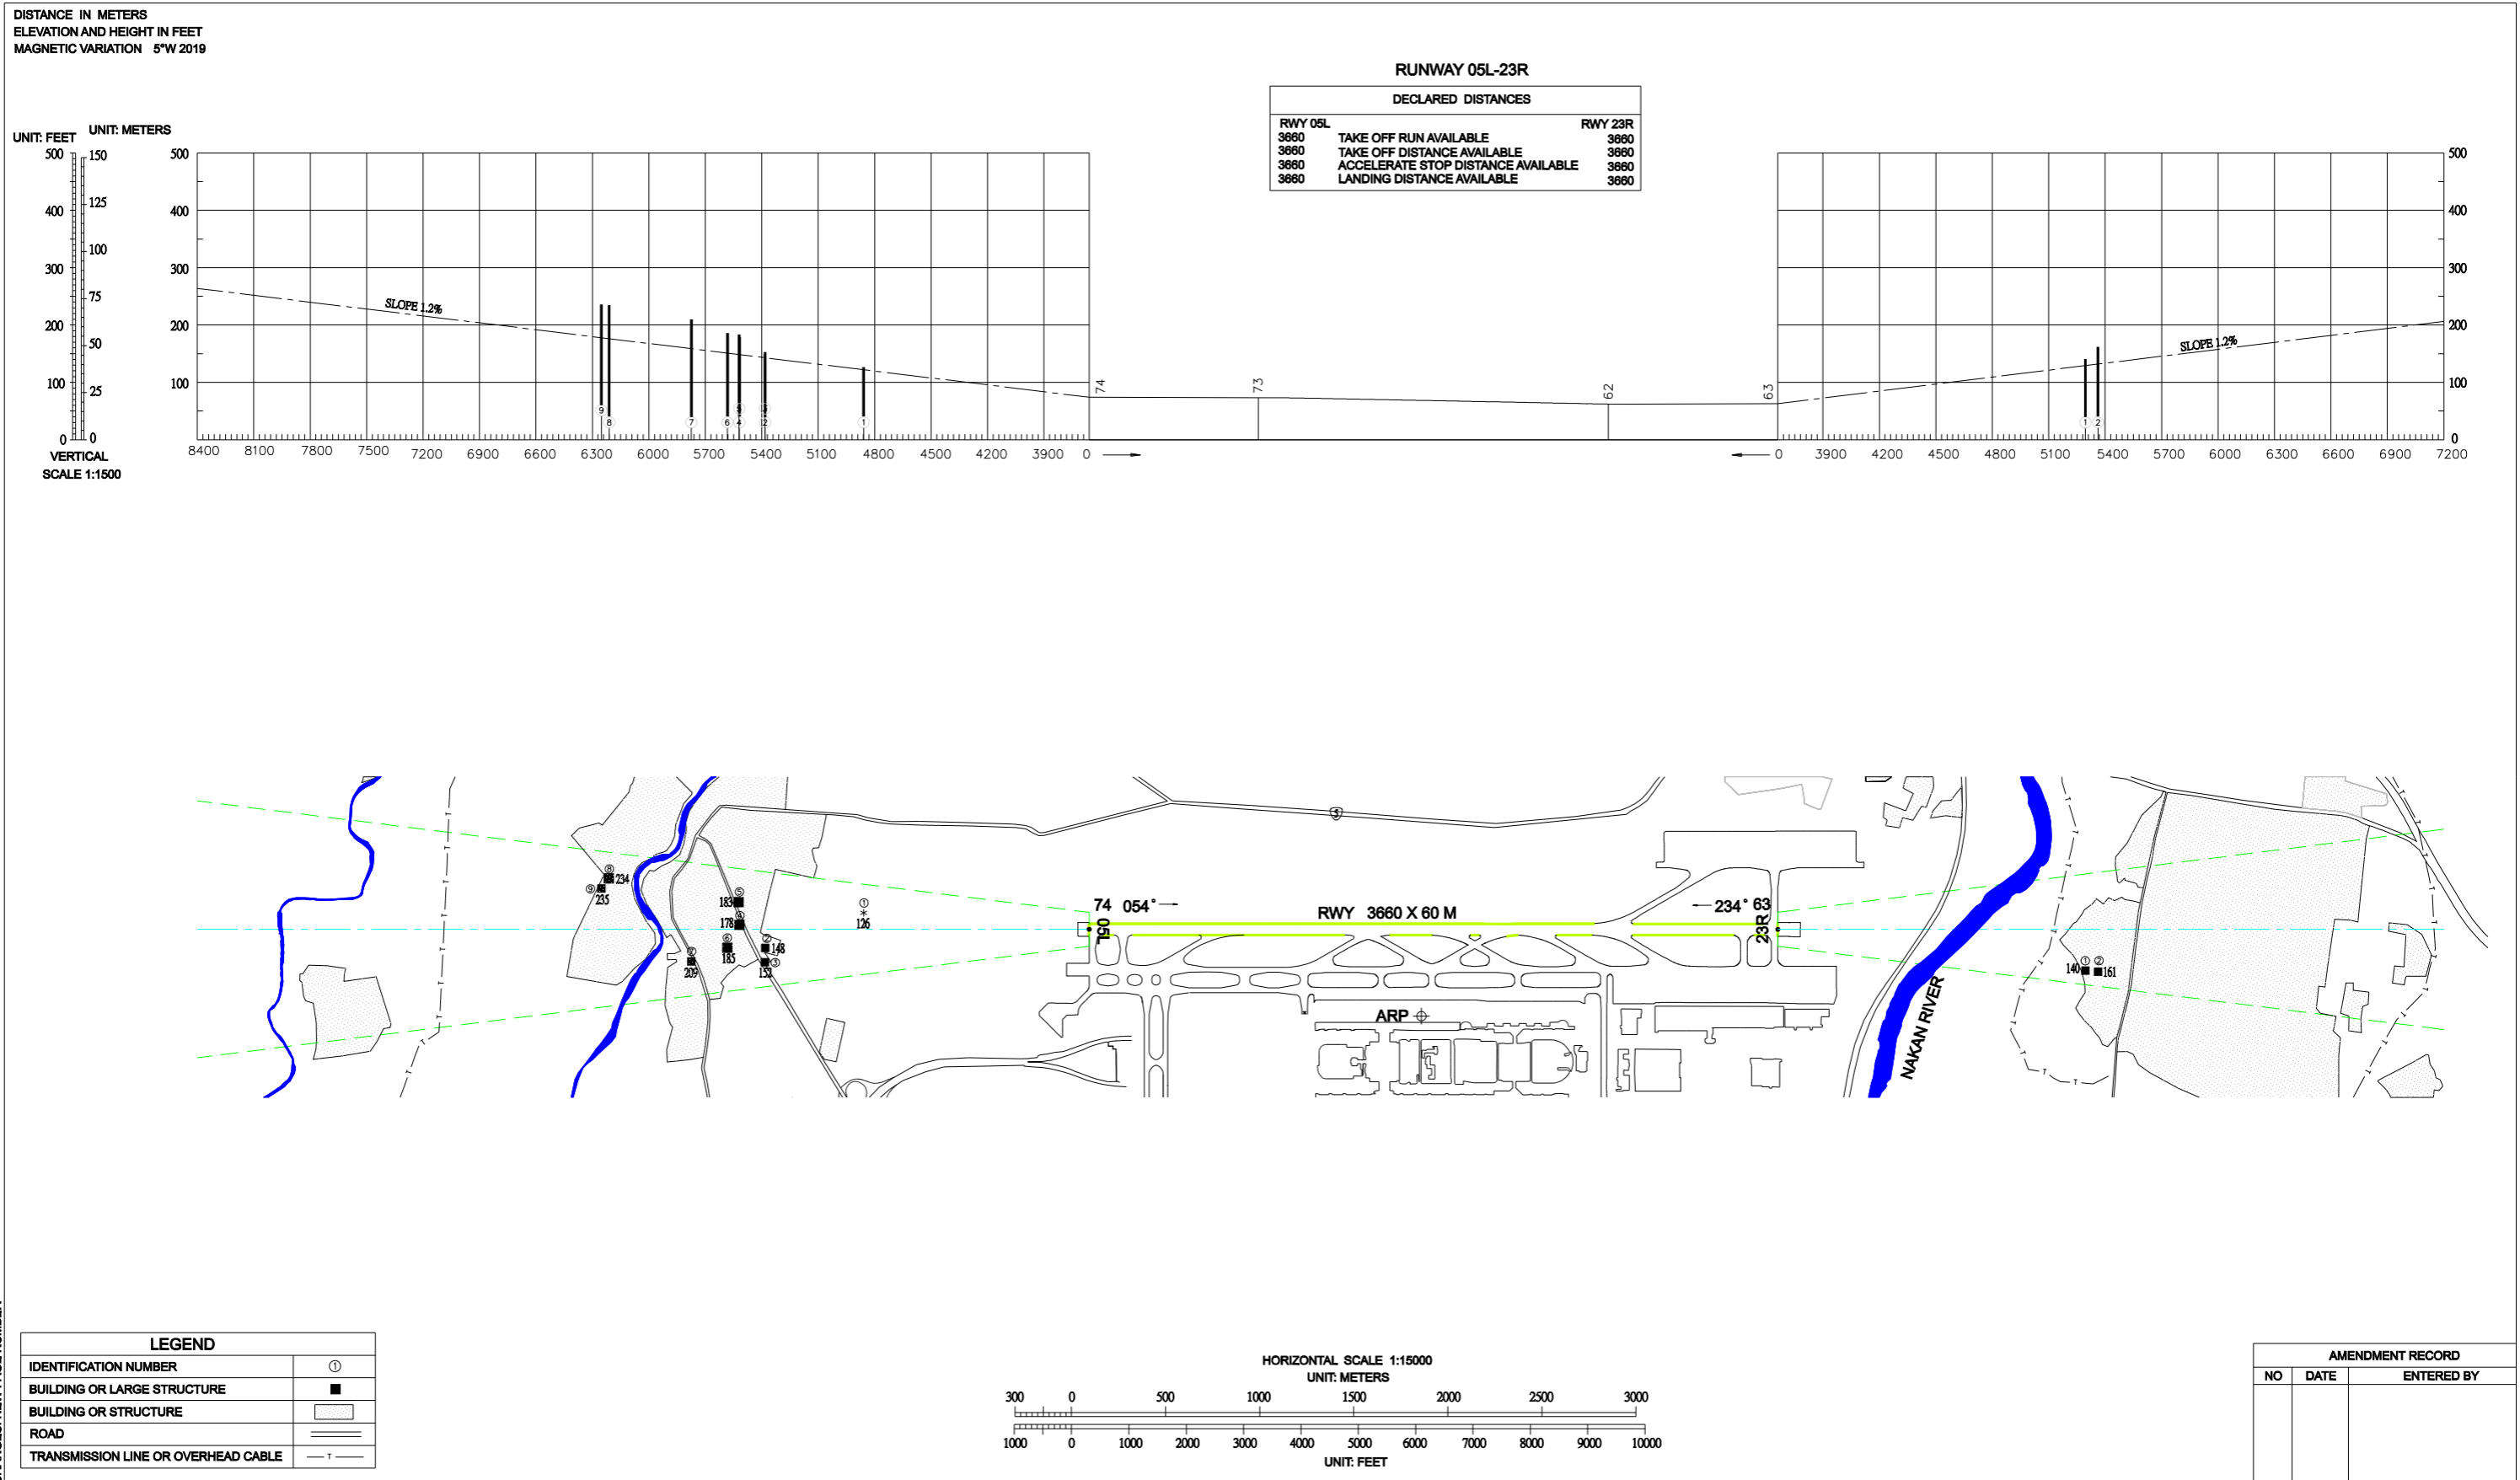

AERODROME OBSTACLE CHART-TYPE A (OPERATING LIMITATIONS)

臺灣桃園國際機場
TAIWAN TAOYUAN INTL AD

CHANGES: NEW PAGE NUMBER